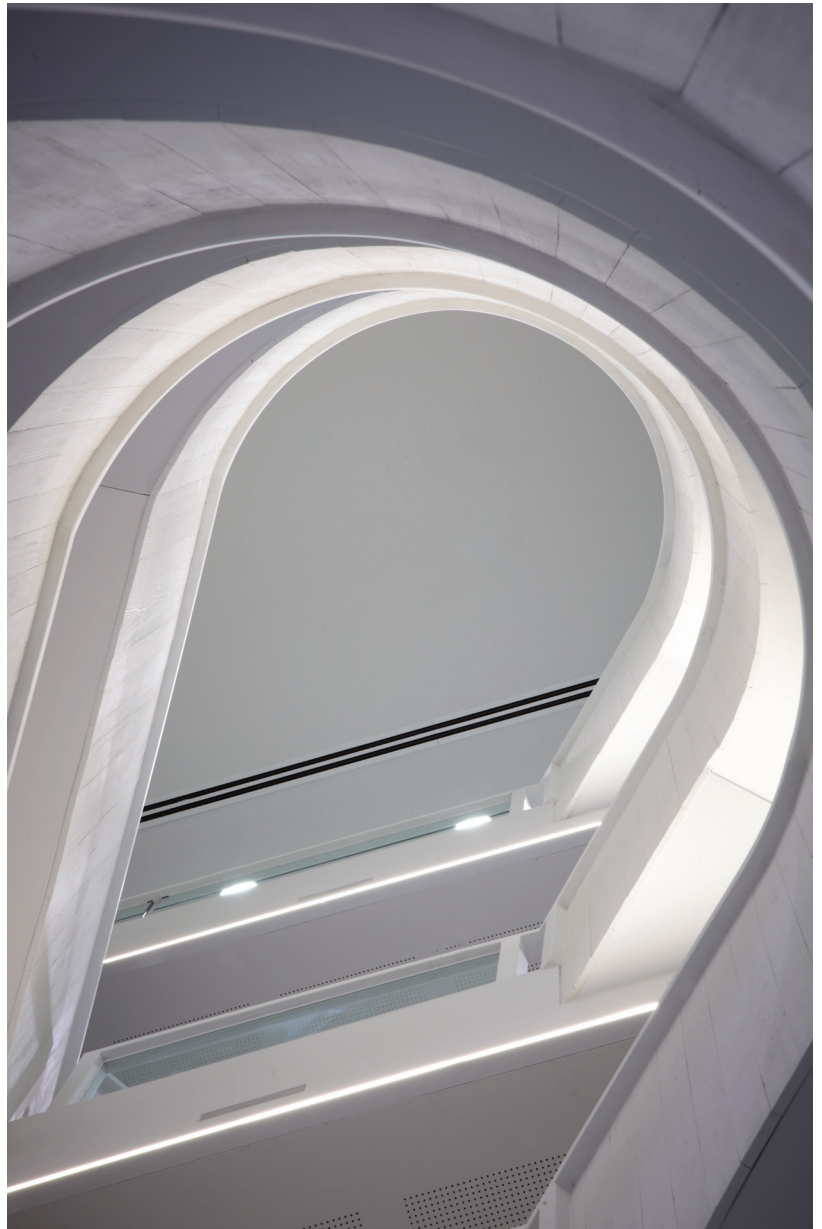

MOUNTING STYLES

Recessed

Street Address:
39 Tinning Street, Brunswick,
Victoria, 3056, Australia

Postal Address:
PO BOX 5084
Moreland West VIC 3055

T +61 3 9222 5522
www.elslighting.com.au