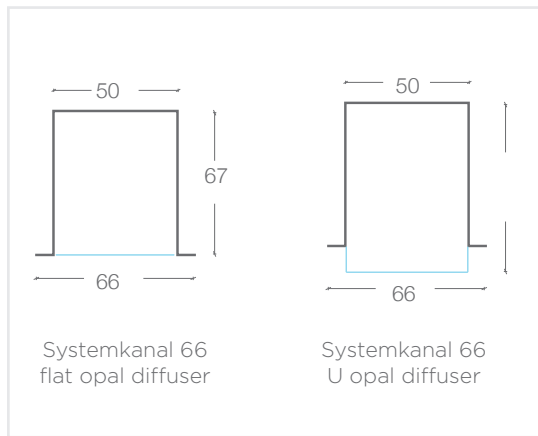

DIMENSIONS