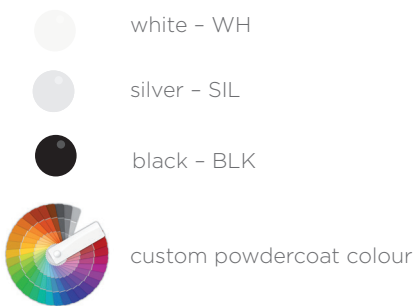

COLOUR FINISH