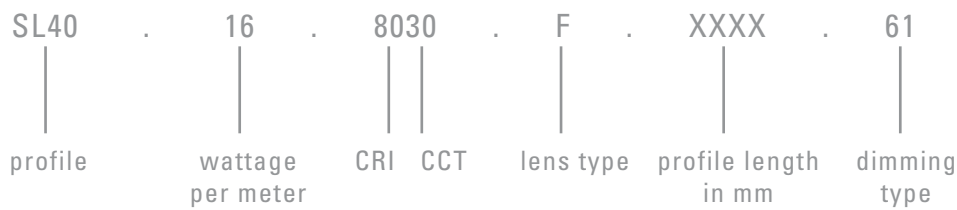

- Recessed 40x30mm profile with trim
- Small trim to recessing into plaster
- Even illumination - no spots
- 80+ CRI or 90+ CRI versions
- Flat diffuser or U diffuser
- Custom made lengths
- 3000K, 4000K or RGB/colour tunable on request
- Available as IPX4 with flat diffuser (up to 3m length)
- Remote driver

## HOW TO ORDER

## DIMENSIONS