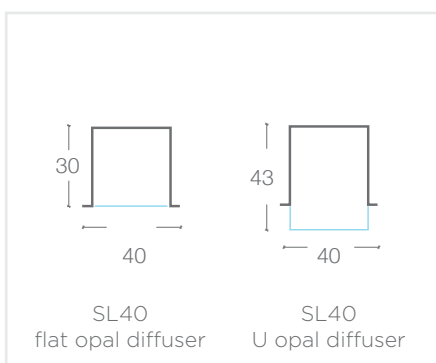

- Recessed 40x30mm profile with trim
- Small trim to recessing into plaster
- Even illumination - no spots
- 80+ CRI or 90+ CRI versions
- Flat diffuser or U diffuser
- Custom made lengths
- 3000K, 4000K or RGB/colour tunable on request
- Available as IPX4 with flat diffuser (up to 3m length)
- Remote driver

### SL40 - 80+ CRI

Non Dimmable	DALI Dimmable	System watts per meter	Absolute lumens per meter	CRI	CCT	Lens	Divisible by
SL40.5.8030.F.XXXX.61	SL40.5.8030.F.XXXX.66	5	400	80+	3000K	FLAT	100mm
SL40.5.8030.U.XXXX.61	SL40.5.8030.U.XXXX.66	5	400	80+	3000K	U	100mm
SL40.5.8040.F.XXXX.61	SL40.5.8040.F.XXXX.66	5	400	80+	4000K	FLAT	100mm
SL40.5.8040.U.XXXX.61	SL40.5.8040.U.XXXX.66	5	400	80+	4000K	U	100mm
SL40.16.8030.F.XXXX.61	SL40.16.8030.F.XXXX.66	16	1020	80+	3000K	FLAT	100mm
SL40.16.8030.U.XXXX.61	SL40.16.8030.U.XXXX.66	16	1020	80+	3000K	U	100mm
SL40.16.8040.F.XXXX.61	SL40.16.8040.F.XXXX.66	16	1020	80+	4000K	FLAT	100mm
SL40.16.8040.U.XXXX.61	SL40.16.8040.U.XXXX.66	16	1020	80+	4000K	U	100mm

## DIMENSIONS