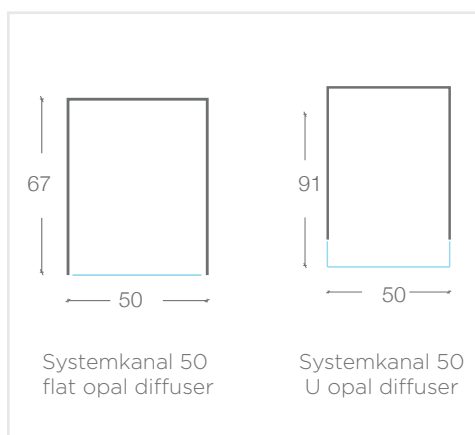

SYSTEMKANAL50 - STANDARD OUTPUT - 90+ CRI

Non Dimmable	DALI Dimmable	System watts per meter	Absolute lumens per meter	CRI	CCT	Lens	Divisible by
SK50.34.9030.F.XXXX.61	SK50.34.9030.F.XXXX.66	34	1864	90+	3000K	FLAT	50mm
SK50.34.9030.U.XXXX.61	SK50.34.9030.U.XXXX.66	34	1864	90+	3000K	U	50mm
SK50.34.9040.F.XXXX.61	SK50.34.9040.F.XXXX.66	34	1864	90+	4000K	FLAT	50mm
SK50.34.9040.U.XXXX.61	SK50.34.9040.U.XXXX.66	34	1864	90+	4000K	U	50mm

SYSTEMKANAL50 - HIGH OUTPUT - 80+ CRI

Non Dimmable	DALI Dimmable	System watts per meter	Absolute lumens per meter	CRI	CCT	Lens	Divisible by
SK50.25.8030.F.XXXX.61	SK50.25.8030.F.XXXX.66	25	2428	80+	3000K	FLAT	140mm
SK50.25.8030.U.XXXX.61	SK50.25.8030.U.XXXX.66	25	2428	80+	3000K	U	140mm
SK50.25.8040.F.XXXX.61	SK50.25.8040.F.XXXX.66	25	2428	80+	4000K	FLAT	140mm
SK50.25.8040.U.XXXX.61	SK50.25.8040.U.XXXX.66	25	2428	80+	4000K	U	140mm
SK50.31.8030.F.XXXX.61	SK50.31.8030.F.XXXX.66	31	2990	80+	3000K	FLAT	140mm
SK50.31.8030.U.XXXX.61	SK50.31.8030.U.XXXX.66	31	2990	80+	3000K	U	140mm
SK50.31.8040.F.XXXX.61	SK50.31.8040.F.XXXX.66	31	2990	80+	4000K	FLAT	140mm
SK50.31.8040.U.XXXX.61	SK50.31.8040.U.XXXX.66	31	2990	80+	4000K	U	140mm

MOUNTING STYLES

S - Surface mounted

P - Pendant - down only

W - Wall mounted

DIMENSIONS

COLOUR FINISH

-  white - WH
-  silver - SIL
-  black - BLK
-  custom powdercoat colour

Street Address:
39 Tinning Street, Brunswick,
Victoria, 3056, Australia