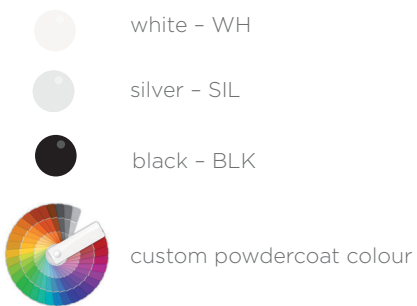

- Recessed profile with trim
- 80+ CRI or 90+ CRI versions
- Even illumination - no spots
- Flat diffuser or U diffuser
- Custom made lengths
- Integral driver
- 3000K, 4000K or RGBW/colour tunable on request

## COLOUR FINISH