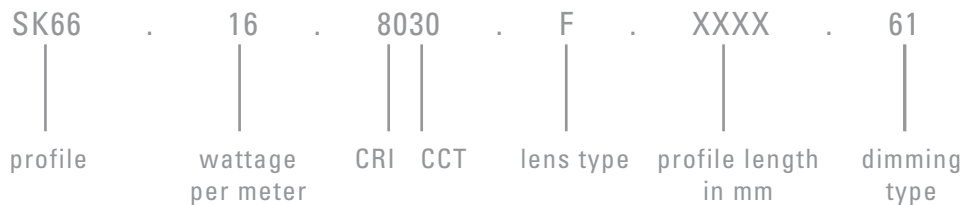

- Recessed profile with trim
- 80+ CRI or 90+ CRI versions
- Even illumination - no spots
- Flat diffuser or U diffuser
- Custom made lengths
- Integral driver
- 3000K, 4000K or RGBW/colour tunable on request

## HOW TO ORDER