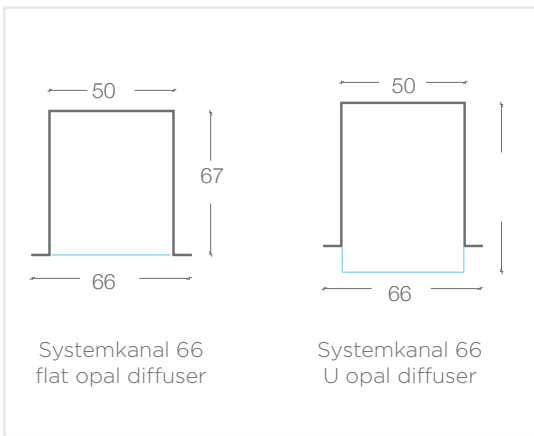

### SYSTEMKANAL66 - STANDARD OUTPUT - 80+ CRI

Non Dimmable	DALI Dimmable	System watts per meter	Absolute lumens per meter	CRI	CCT	Lens	Divisible by
SK66.16.8030.F.XXXX.61	SK66.16.8030.F.XXXX.66	16	1170	80+	3000K	FLAT	100mm
SK66.16.8030.U.XXXX.61	SK66.16.8030.U.XXXX.66	16	1170	80+	3000K	U	100mm
SK66.16.8040.F.XXXX.61	SK66.16.8040.F.XXXX.66	16	1170	80+	4000K	FLAT	100mm
SK66.16.8040.U.XXXX.61	SK66.16.8040.U.XXXX.66	16	1170	80+	4000K	U	100mm

### SYSTEMKANAL66 - STANDARD OUTPUT - 90+ CRI

Non Dimmable	DALI Dimmable	System watts per meter	Absolute lumens per meter	CRI	CCT	Lens	Divisible by
SK66.34.9030.F.XXXX.61	SK66.34.9030.F.XXXX.66	34	1864	90+	3000K	FLAT	50mm
SK66.34.9030.U.XXXX.61	SK66.34.9030.U.XXXX.66	34	1864	90+	3000K	U	50mm
SK66.34.9040.F.XXXX.61	SK66.34.9040.F.XXXX.66	34	1864	90+	4000K	FLAT	50mm
SK66.34.9040.U.XXXX.61	SK66.34.9040.U.XXXX.66	34	1864	90+	4000K	U	50mm

## DIMENSIONS