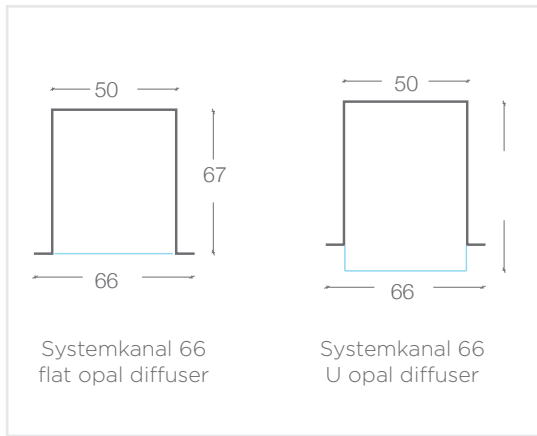

DIMENSIONS

COLOUR FINISH

- white - WH
- silver - SIL
- black - BLK
- custom powdercoat colour