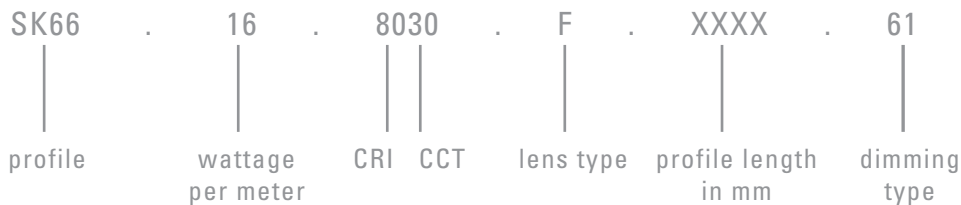

- Recessed profile with trim
- 80+ CRI or 90+ CRI versions
- Even illumination - no spots
- Flat diffuser or U diffuser
- Custom made lengths
- Integral driver
- 3000K, 4000K or RGBW/colour tunable on request

HOW TO ORDER

SYSTEMKANAL66 - STANDARD OUTPUT - 80+ CRI

Non Dimmable	DALI Dimmable	System watts per meter	Absolute lumens per meter	CRI	CCT	Lens	Divisible by
SK66.16.8030.F.XXXX.61	SK66.16.8030.F.XXXX.66	16	1170	80+	3000K	FLAT	100mm
SK66.16.8030.U.XXXX.61	SK66.16.8030.U.XXXX.66	16	1170	80+	3000K	U	100mm
SK66.16.8040.F.XXXX.61	SK66.16.8040.F.XXXX.66	16	1170	80+	4000K	FLAT	100mm
SK66.16.8040.U.XXXX.61	SK66.16.8040.U.XXXX.66	16	1170	80+	4000K	U	100mm