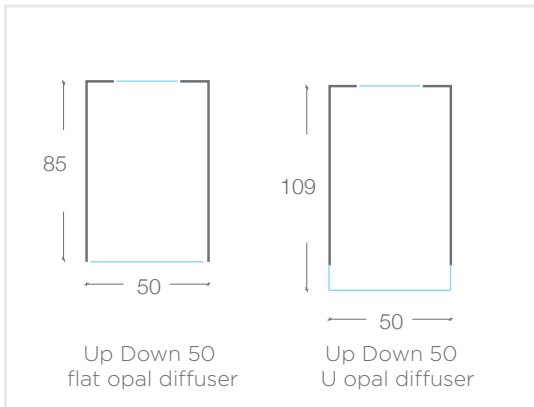

DIMENSIONS

Street Address:
39 Tinning Street, Brunswick,
Victoria, 3056, Australia

Postal Address:
PO BOX 5084
Moreland West VIC 3055

T +61 3 9222 5522
www.elslighting.com.au