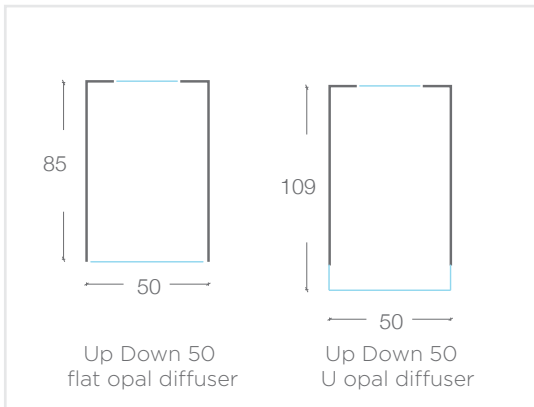

DIMENSIONS

Street Address:
39 Tinning Street, Brunswick,
Victoria, 3056, Australia

Postal Address:
PO BOX 5084
Moreland West VIC 3055

T +61 3 9222 5522
www.elslighting.com.au