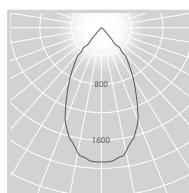

COLOUR FINISH

white - WH

black - BLK

PHOTOMETRICS

DT106.XTM7.N.83.61

DT106.XTM7.M.83.61

DT106.XTM7.W.83.61

DIMENSIONS