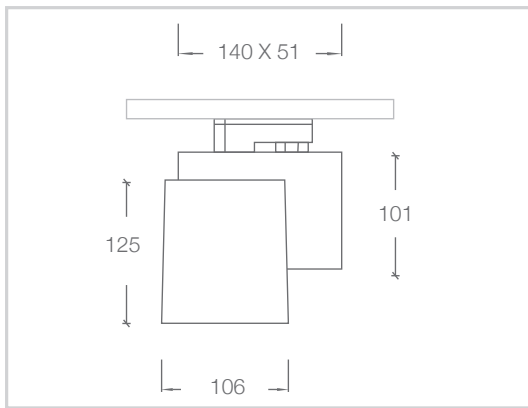

COLOUR FINISH

white - WH

black - BLK

PHOTOMETRICS

DT106.XTM7.N.83.61

DT106.XTM7.M.83.61

DT106.XTM7.W.83.61

DIMENSIONS