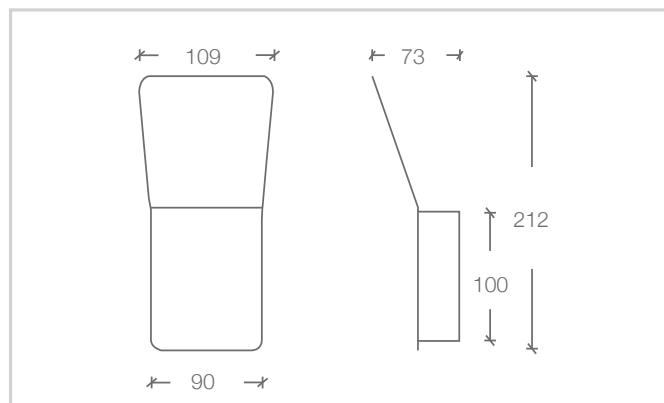

DIMENSIONS

Street Address:
39 Tinning Street, Brunswick,
Victoria, 3056, Australia

Postal Address:
PO BOX 5084
Moreland West VIC 3055

T +61 3 9222 5522
www.elsighting.com.au