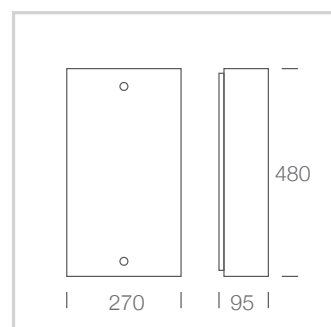

CR500 LED

Street Address:
39 Tinning Street, Brunswick,
Victoria, 3056, Australia

Postal Address:
PO BOX 5084
Moreland West VIC 3055

T +61 3 9222 5522
www.elslighting.com.au