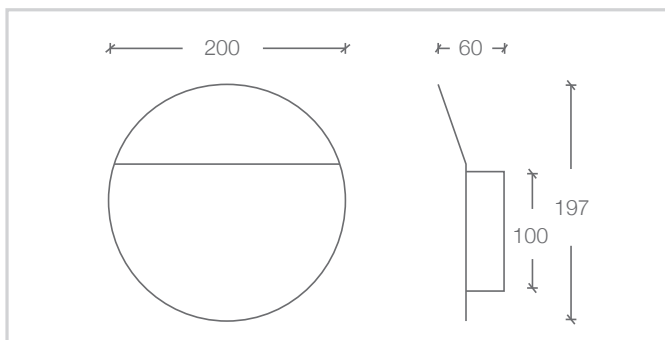

### DIMENSIONS

**Street Address:**  
39 Tinning Street, Brunswick,  
Victoria, 3056, Australia

**Postal Address:**  
PO BOX 5084  
Moreland West VIC 3055

T +61 3 9222 5522  
[www.elslighting.com.au](http://www.elslighting.com.au)