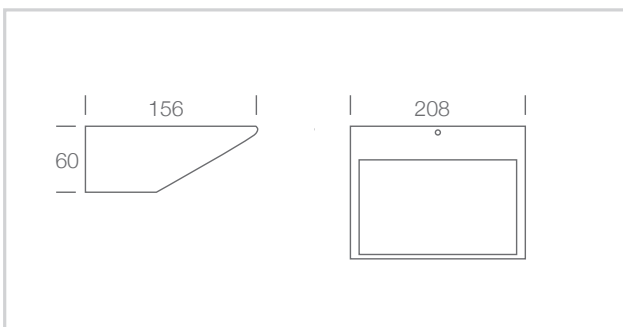

COLOUR FINISH

 white - WH

PHOTOMETRICS

SUP210.15.3000.61

SUP210.15.4000.61

DIMENSIONS

Street Address:
39 Tinning Street, Brunswick,
Victoria, 3056, Australia

Postal Address:
PO BOX 5084
Moreland West VIC 3055