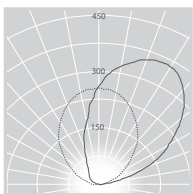

SURFACE UP 210

THIN LED WALL LIGHT

- Wall mounted uplight
- Powdercoated steel body
- Frosted acrylic diffuser
- Made in Australia

SUP210 LED

Non Dimmable	CCT	Lumens	Watts
SUP210.15.3000.61	3000K	637	13
SUP210.15.4000.61	4000K	708	13

COLOUR FINISH

 white - WH

PHOTOMETRICS

SUP210.15.3000.61

SUP210.15.4000.61

DIMENSIONS

Street Address:
39 Tinning Street, Brunswick,
Victoria, 3056, Australia

Postal Address:
PO BOX 5084
Moreland West VIC 3055