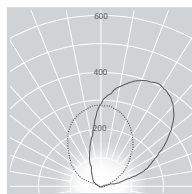

SURFACE UP 210

THIN LED WALL LIGHT

- Wall mounted uplight
- Powdercoated steel body
- Frosted acrylic diffuser
- Made in Australia

SUP210 LED

Non Dimmable	CCT	Lumens	Watts
SUP210.15.3000.61	3000K	637	13
SUP210.15.4000.61	4000K	708	13

COLOUR FINISH

 white - WH

PHOTOMETRICS

SUP210.15.3000.61

SUP210.15.4000.61

DIMENSIONS

Street Address:
39 Tinning Street, Brunswick,
Victoria, 3056, Australia

Postal Address:
PO BOX 5084
Moreland West VIC 3055