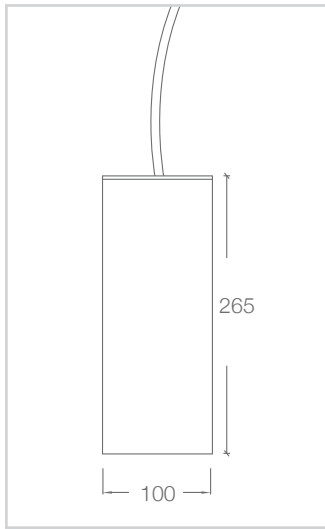

black

green

blue

red

orange

yellow

PHOTOMETRICS

ADL110.XB48.M.83.67P

DIMENSIONS

Street Address:
39 Tinning Street, Brunswick,
Victoria, 3056, Australia

Postal Address:
PO BOX 5084
Moreland West VIC 3055

T +61 3 9222 5522
www.elslighting.com.au