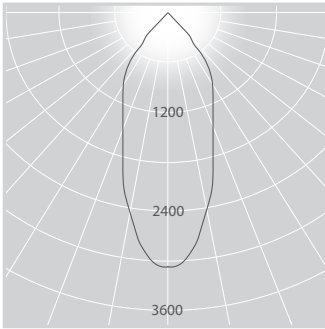

black

green

blue

red

orange

yellow

PHOTOMETRICS

ADL110.XB48.M.83.67P