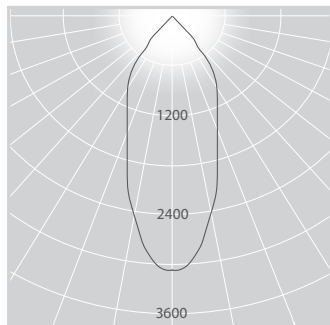

COLOUR FINISH

- white - WH
- silver - SIL
- black - BLK

PHOTOMETRICS

ADL110.XB48.M.83.66