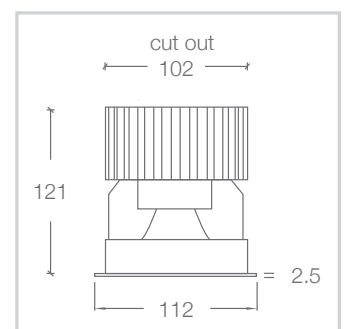

### DIMENSIONS – XTM

**Street Address:**  
39 Tinning Street, Brunswick,  
Victoria, 3056, Australia

**Postal Address:**  
PO BOX 5084  
Moreland West VIC 3055

T +61 3 9222 5522  
www.elslighting.com.au