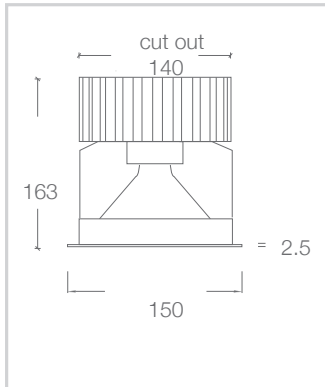

**IP Rating is from below the ceiling only

DIMENSIONS

Street Address:
39 Tinning Street, Brunswick,
Victoria, 3056, Australia

Postal Address:
PO BOX 5084
Moreland West VIC 3055

T +61 3 9222 5522
www.elslighting.com.au