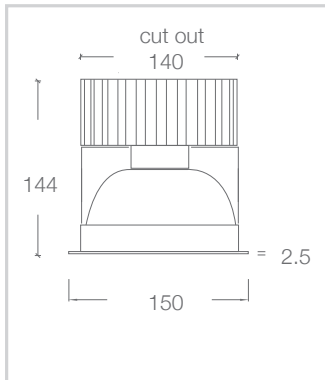

**IP Rating is from below the ceiling only

DIMENSIONS

Street Address:
39 Tinning Street, Brunswick,
Victoria, 3056, Australia

Postal Address:
PO BOX 5084
Moreland West VIC 3055

T +61 3 9222 5522
www.elslighting.com.au