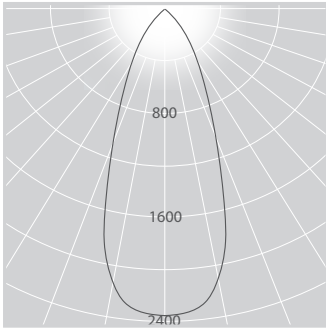

PHOTOMETRICS

ADL66.XB48.M.83.675