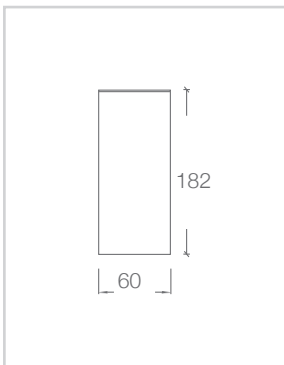

COLOUR FINISH

-  white textured powdercoat – WH
-  silver textured powdercoat – SIL
-  black textured powdercoat – BLK

custom powdercoat colour

PHOTOMETRICS

ADL66.XB48.M.83.675

DIMENSIONS

Street Address:
39 Tinning Street, Brunswick,
Victoria, 3056, Australia