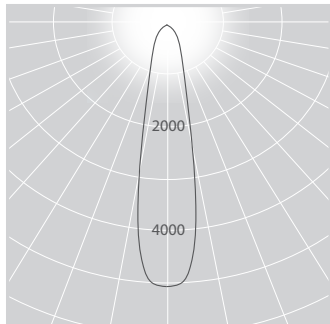

ACCESSORIES - IPX4

To specify the downlight as IPX4 add "IP" to the end of the part code
IPX4 rating is from below the ceiling only and uses a clear lens

COLOUR FINISH

PHOTOMETRICS

ADL90.XB48.N.83.66