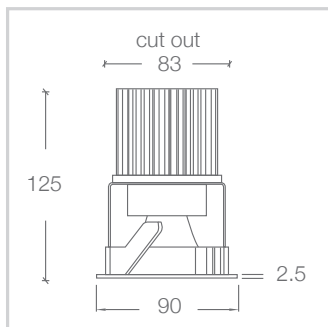

XIM GEN4 BLE 48V – 98 CRI HIGH OUTPUT

DALI Dimmable	Bluetooth Dimmable	Beam	CCT	Lumens	Watts
ADL90.XB48.N.93.66	ADL90.XB48.N.93.67	21°	3000K	1196	20
ADL90.XB48.N.94.66	ADL90.XB48.N.94.67	21°	4000K	1196	20
ADL90.XB48.M.93.66	ADL90.XB48.M.93.67	35°	3000K	1130	20
ADL90.XB48.M.94.66	ADL90.XB48.M.94.67	35°	4000K	1130	20
ADL90.XB48.W.93.66	ADL90.XB48.W.93.67	55°	3000K	1105	20
ADL90.XB48.W.94.66	ADL90.XB48.W.94.67	55°	4000K	1105	20

ACCESSORIES - IPX4

To specify the downlight as IPX4 add "IP" to the end of the part code
IPX4 rating is from below the ceiling only and uses a clear lens

COLOUR FINISH

PHOTOMETRICS

ADL90.XB48.N.83.66

DIMENSIONS