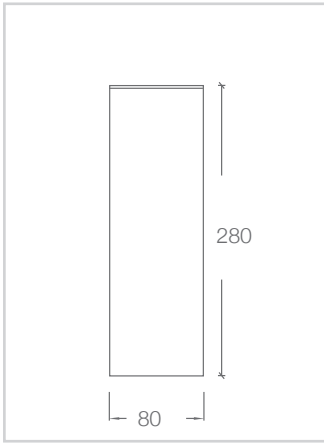

COLOUR FINISH

-  white textured powdercoat - WH
-  silver textured powdercoat - SIL
-  black textured powdercoat - BLK

custom powdercoat colour

PHOTOMETRICS

ADL90.XB48.N.83.67S

DIMENSIONS

Street Address:
39 Tinning Street, Brunswick,
Victoria, 3056, Australia