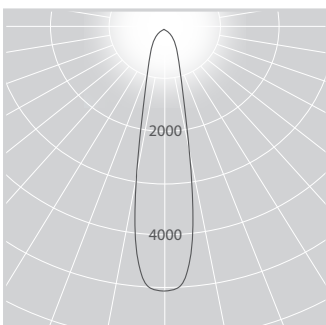

- Xicato XIM Gen4 technology
- Bluetooth enabled
- Standard CRI 83+ or Artist high CRI 98
- 3000K, 4000K or 2700K upon request
- High quality, mirror finish low glare reflector
- Excellent colour consistency from luminaire to luminaire
- 5 year colour consistency warranty - no colour shift
- Made in Australia
- Supplied with 48v integral power supply
- L70B0 at 55,000 hours

XIM GEN4 BLE 48V – 83+ CRI

DALI Dimmable	Bluetooth Dimmable	Beam	CCT	Lumens	Watts
ADL90.XB48.N.83.66S	ADL90.XB48.N.83.67S	21°	3000K	950	12
ADL90.XB48.N.84.66S	ADL90.XB48.N.84.67S	21°	4000K	950	12
ADL90.XB48.M.83.66S	ADL90.XB48.M.83.67S	35°	3000K	900	12
ADL90.XB48.M.84.66S	ADL90.XB48.M.84.67S	35°	4000K	900	12
ADL90.XB48.W.83.66S	ADL90.XB48.W.83.67S	55°	3000K	850	12
ADL90.XB48.W.84.66S	ADL90.XB48.W.84.67S	55°	4000K	850	12

XIM GEN4 BLE 48V – 98 CRI

DALI Dimmable	Bluetooth Dimmable	Beam	CCT	Lumens	Watts
ADL90.XB48.N.93.66S	ADL90.XB48.N.93.67S	21°	3000K	550	11.5
ADL90.XB48.N.94.66S	ADL90.XB48.N.94.67S	21°	4000K	550	11.5
ADL90.XB48.M.93.66S	ADL90.XB48.M.93.67S	35°	3000K	533	11.5
ADL90.XB48.M.94.66S	ADL90.XB48.M.94.67S	35°	4000K	533	11.5
ADL90.XB48.W.93.66S	ADL90.XB48.W.93.67S	55°	3000K	565	11.5
ADL90.XB48.W.94.66S	ADL90.XB48.W.94.67S	55°	4000K	565	11.5

COLOUR FINISH

- white textured powdercoat - WH
- silver textured powdercoat - SIL
- black textured powdercoat - BLK

custom powdercoat colour

PHOTOMETRICS

ADL90.XB48.N.83.67S