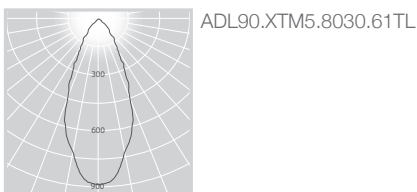

PHOTOMETRICS