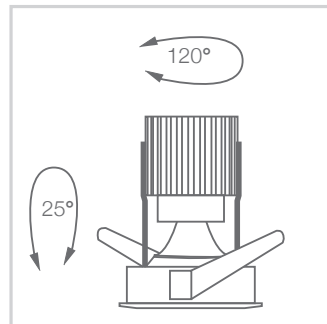

DIMENSIONS

Street Address:
39 Tinning Street, Brunswick,
Victoria, 3056, Australia

Postal Address:
PO BOX 5084
Moreland West VIC 3055

T +61 3 9222 5522
www.elslighting.com.au