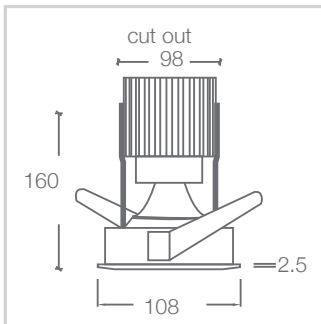

DIMENSIONS

Street Address:
39 Tinning Street, Brunswick,
Victoria, 3056, Australia

Postal Address:
PO BOX 5084
Moreland West VIC 3055

T +61 3 9222 5522
www.elslighting.com.au