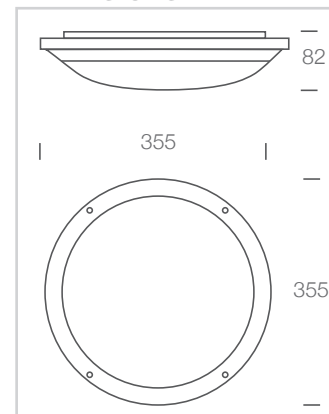

## PHOTOMETRICS

BLW.17.3000.61

BLW.17.4000.61

## DIMENSIONS

**Street Address:**  
39 Tinning Street, Brunswick,  
Victoria, 3056, Australia

**Postal Address:**  
PO BOX 5084  
Moreland West VIC 3055

T +61 3 9222 5522  
[www.elslighting.com.au](http://www.elslighting.com.au)