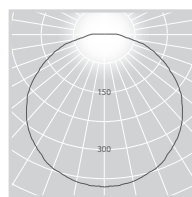

BLW.17.4000.61