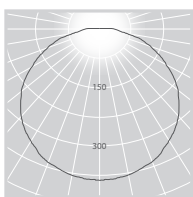

PHOTOMETRICS

BLW.17.3000.61