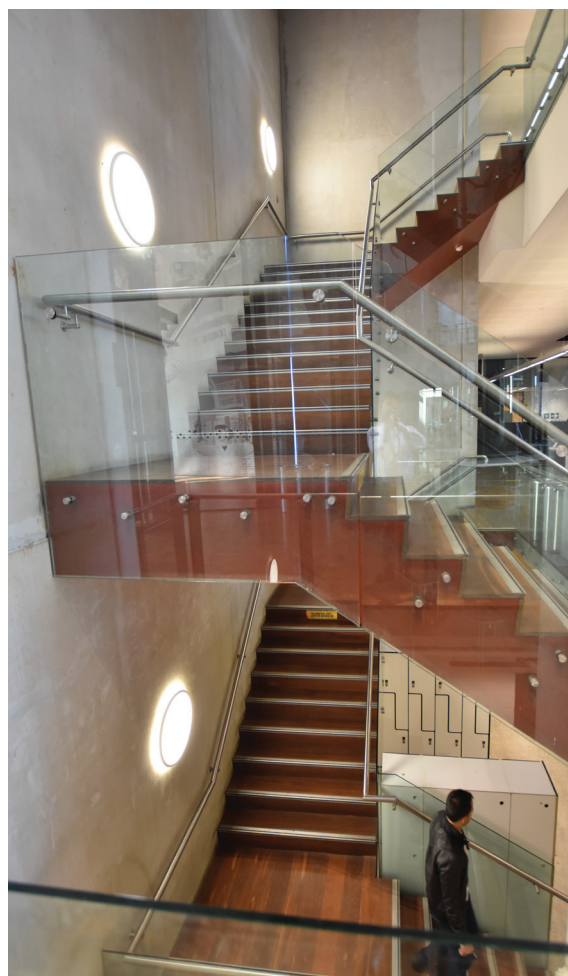

CORONA LED FL333AB

SUPER FLAT ROUND SURFACE MOUNTED LED CEILING LIGHT

- Luminaire housing and frame made of sheet steel powdercoated white
- Edge lit technology for even lens illumination
- 3000K or 4000K
- CRI >80
- Upward light component 3%
- Made in Germany

CORONA FL333AB LED

Non Dimmable	DALI Dimmable	CCT	Lumens	Watts
8333691253300	8333691256300	3000K	2160	27
8333691253400	8333691256400	4000K	2550	27

COLOUR FINISH

white - WH

silver - SIL

DIMENSIONS

Street Address:

39 Tinning Street, Brunswick,
Victoria, 3056, Australia

Postal Address:

PO BOX 5084
Moreland West VIC 3055

T +61 3 9222 5522

www.elsighting.com.au