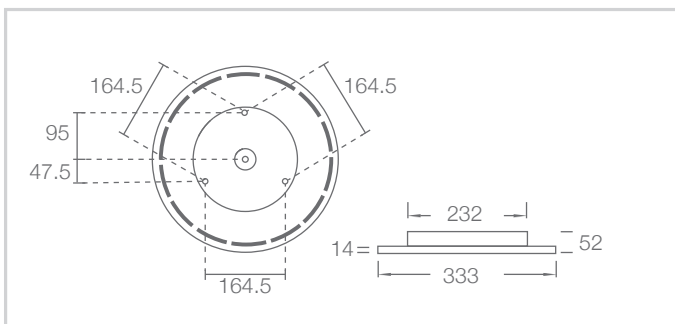

COLOUR FINISH

white - WH

silver - SIL

DIMENSIONS

Street Address:

39 Tinning Street, Brunswick,
Victoria, 3056, Australia

Postal Address:

PO BOX 5084
Moreland West VIC 3055