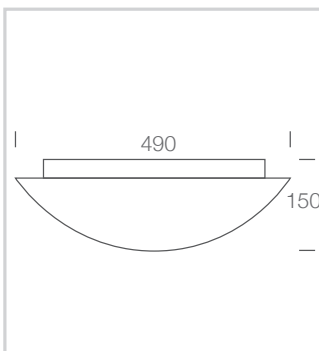

CM490 LED

Street Address:
39 Tinning Street, Brunswick,
Victoria, 3056, Australia

Postal Address:
PO BOX 5084
Moreland West VIC 3055

T +61 3 9222 5522
www.elslighting.com.au