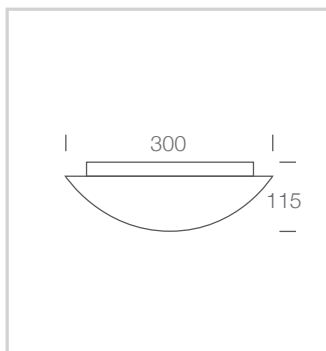

COSMO CEILING LIGHT

GLASS LED CEILING LIGHT

- European manufactured opal duplex glass
- 3000K or 4000K
- IPX4 versions available
- 3 sizes available

CM320 LED

Electronic Non Dimmable		CCT	Lumens	Watts
Non IP Rated	IPX4 Rated			
CM320.12.3000.61	CM320.12.3000.61.IP	3000K	861	11
CM320.12.4000.61	CM320.12.4000.61.IP	4000K	873	10.5
CM320.17.3000.61	CM320.17.3000.61.IP	3000K	1200	15.5
CM320.17.4000.61	CM320.17.4000.61.IP	4000K	1300	15

CM400 LED

Electronic Non Dimmable		CCT	Lumens	Watts
Non IP Rated	IPX4 Rated			
CM400.17.3000.61	CM400.17.3000.61.IP	3000K	1200	15.5
CM400.17.4000.61	CM400.17.4000.61.IP	4000K	1300	15
CM400.23.3000.61	CM400.23.3000.61.IP	3000K	1530	23.5
CM400.23.4000.61	CM400.23.4000.61.IP	4000K	1540	22.5

CM490 LED

Electronic Non Dimmable	CCT	Lumens	Watts
CM490.23.3000.61	3000K	1550	23
CM490.23.4000.61	4000K	1625	23
CM490.38.3000.61	3000K	2550	32
CM490.38.4000.61	4000K	2600	32

DIMENSIONS

CM320 LED