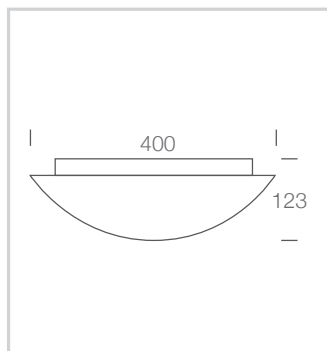

CM490 LED

Electronic Non Dimmable	CCT	Lumens	Watts
CM490.23.3000.61	3000K	1550	23
CM490.23.4000.61	4000K	1625	23
CM490.38.3000.61	3000K	2550	32
CM490.38.4000.61	4000K	2600	32

DIMENSIONS

CM320 LED

CM400 LED