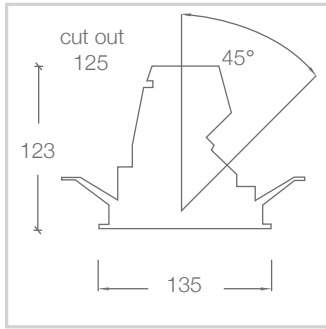

DIMENSIONS

Street Address:
39 Tinning Street, Brunswick,
Victoria, 3056, Australia

Postal Address:
PO BOX 5084
Moreland West VIC 3055

T +61 3 9222 5522
www.elslighting.com.au