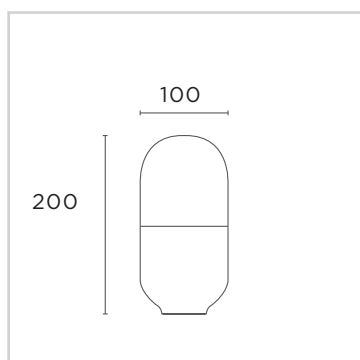

DIMENSIONS