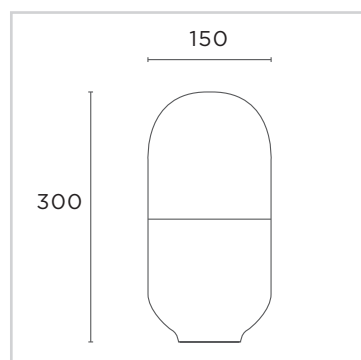

DIMENSIONS