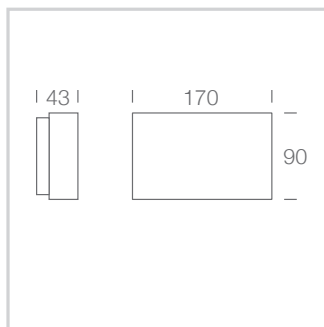

COLOUR FINISH

 white - WH

DIMENSIONS

DY110

DY170

DY230

Street Address:
39 Tinning Street, Brunswick,
Victoria, 3056, Australia

Postal Address:
PO BOX 5084
Moreland West VIC 3055