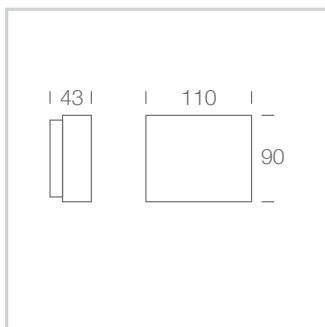

COLOUR FINISH

 white - WH

DIMENSIONS

DY110

DY170

DY230

Street Address:
39 Tinning Street, Brunswick,
Victoria, 3056, Australia

Postal Address:
PO BOX 5084
Moreland West VIC 3055