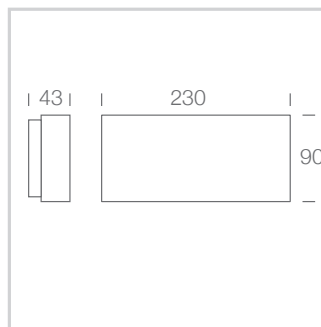

COLOUR FINISH

 white - WH

DIMENSIONS

DY110

DY170

DY230

Street Address:
39 Tinning Street, Brunswick,
Victoria, 3056, Australia

Postal Address:
PO BOX 5084
Moreland West VIC 3055