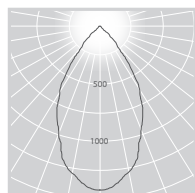

PHOTOMETRICS

EDL90.55.350.3.61