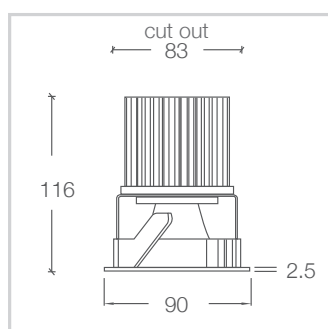

EDL 90 DOWNLIGHT

LED RECESSED DOWNLIGHT

- Standard CRI 83+
- 3000K or 4000K
- High quality, mirror finish low glare reflector
- Thin 1.3mm white polycarbonate trim
- Made in Australia
- L70B10 at 50,000 hours

EDL90

Non Dimmable	Trailing Edge Dimmable	DALI Dimmable	CCT	Lumens	Watts
EDL90.55.350.3.61	EDL90.55.350.3.63	EDL90.55.350.3.66	3000K	1131	10
EDL90.55.350.4.61	EDL90.55.350.4.63	EDL90.55.350.4.66	4000K	1131	10
EDL90.55.200.3.61	EDL90.55.350.3.63	EDL90.55.350.3.66	3000K	878	8
EDL90.55.200.4.61	EDL90.55.350.4.63	EDL90.55.350.4.66	4000K	878	8

PHOTOMETRICS

EDL90.55.350.3.61

DIMENSIONS

Street Address:
39 Tinning Street, Brunswick,
Victoria, 3056, Australia

Postal Address:
PO BOX 5084
Moreland West VIC 3055

T +61 3 9222 5522
www.elslighting.com.au