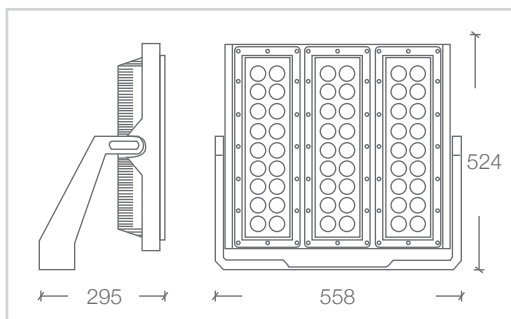

DIMENSIONS

M1 - HORIZONTAL

M2 - HORIZONTAL

M3 - HORIZONTAL

M3 - VERTICAL

M4 - VERTICAL

Street Address:

39 Tinning Street, Brunswick,
Victoria, 3056, Australia