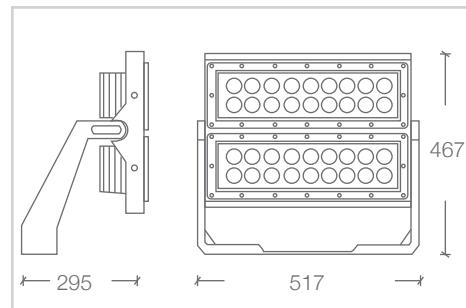

OPTIONAL ACCESSORIES

DALI dimmable driver	DRD
TV Broadcasting LED	LTV

OPTICS

Symmetric 100°	0
Extensive symmetric 41°	1
Medium symmetric 32°	2
Intensive symmetric 21°	3
Frontal asymmetric 50°	4
Asymmetric 2 sides 120° x 40°	5

DIMENSIONS

M1 - HORIZONTAL

M2 - HORIZONTAL

M3 - HORIZONTAL

M3 - VERTICAL

M4 - VERTICAL

Street Address:

39 Tinning Street, Brunswick,
Victoria, 3056, Australia