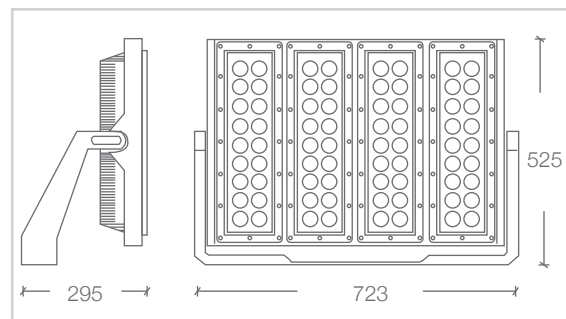

DIMENSIONS

M1 - HORIZONTAL

M2 - HORIZONTAL

M3 - HORIZONTAL

M3 - VERTICAL

M4 - VERTICAL

Street Address:

39 Tinning Street, Brunswick,
Victoria, 3056, Australia