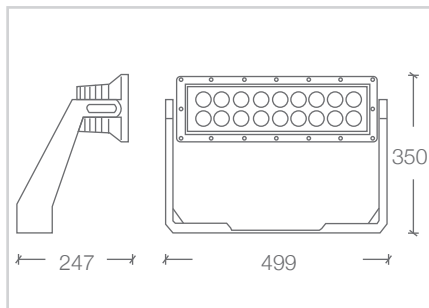

OPTIONAL ACCESSORIES

DALI dimmable driver	DRD
TV Broadcasting LED	LTV

OPTICS

Symmetric 100°	0
Extensive symmetric 41°	1
Medium symmetric 32°	2
Intensive symmetric 21°	3
Frontal asymmetric 50°	4
Asymmetric 2 sides 120° x 40°	5

DIMENSIONS

M1 - HORIZONTAL

M2 - HORIZONTAL

M3 - HORIZONTAL

M3 - VERTICAL

M4 - VERTICAL

Street Address:

39 Tinning Street, Brunswick,
Victoria, 3056, Australia