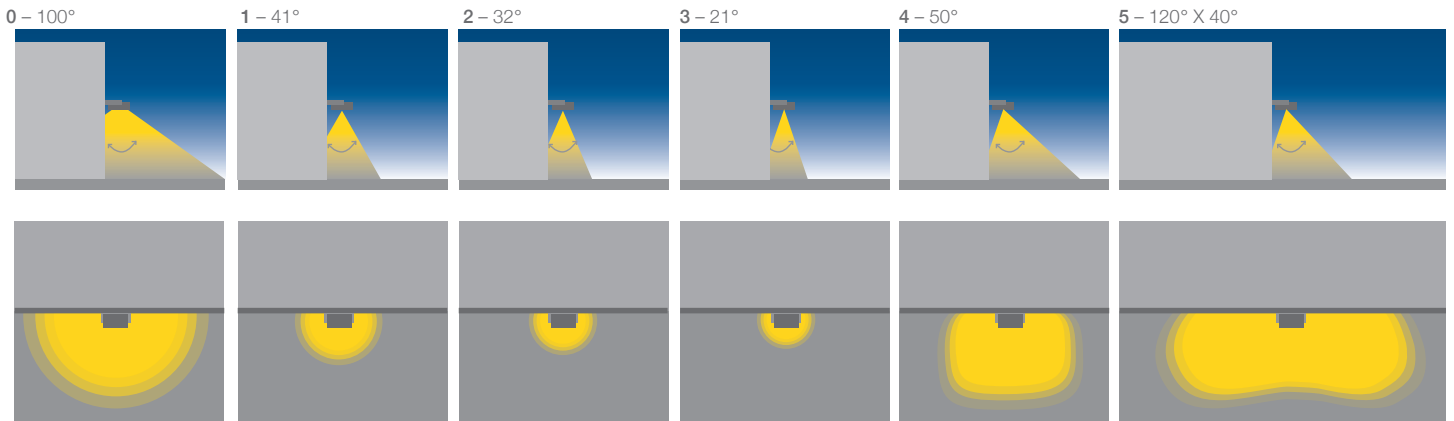

OPTIONAL ACCESSORIES

DALI dimmable driver	DRD
TV Broadcasting LED	LTV

OPTICS

Symmetric 100°	0
Extensive symmetric 41°	1
Medium symmetric 32°	2
Intensive symmetric 21°	3
Frontal asymmetric 50°	4
Asymmetric 2 sides 120° x 40°	5