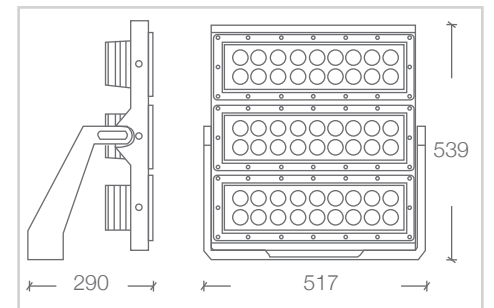

DIMENSIONS

M1 - HORIZONTAL

M2 - HORIZONTAL

M3 - HORIZONTAL

M3 - VERTICAL

M4 - VERTICAL

Street Address:

39 Tinning Street, Brunswick,
Victoria, 3056, Australia