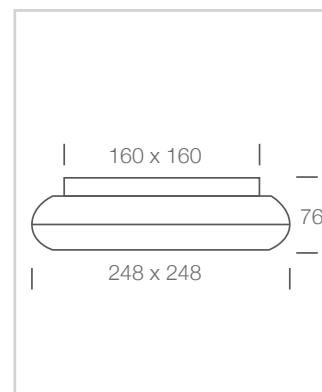

COLOUR FINISH

PHOTOMETRICS

MLW.15.3000.61

MLW.15.4000.61

DIMENSIONS

Street Address:

39 Tinning Street, Brunswick,
Victoria, 3056, Australia

Postal Address: