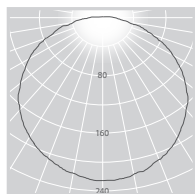

COLOUR FINISH

PHOTOMETRICS

MLW.15.3000.61

MLW.15.4000.61

DIMENSIONS

Street Address:

39 Tinning Street, Brunswick,
Victoria, 3056, Australia

Postal Address: