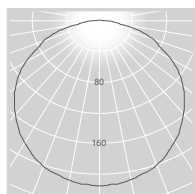

COLOUR FINISH

PHOTOMETRICS

MLW.15.3000.61

MLW.15.4000.61

DIMENSIONS

Street Address:

39 Tinning Street, Brunswick,
Victoria, 3056, Australia

Postal Address: