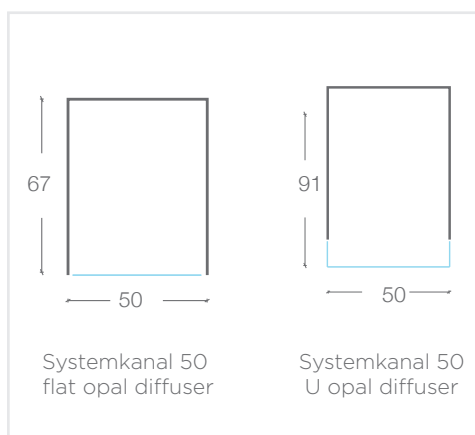

SYSTEMKANAL50 - STANDARD OUTPUT - 90+ CRI

Non Dimmable	DALI Dimmable	System watts per meter	Absolute lumens per meter	CRI	CCT	Lens	Divisible by
SK50.34.9030.F.XXX.61	SK50.34.9030.F.XXX.66	34	1864	90+	3000K	FLAT	50mm
SK50.34.9030.U.XXX.61	SK50.34.9030.U.XXX.66	34	1864	90+	3000K	U	50mm
SK50.34.9040.F.XXX.61	SK50.34.9040.F.XXX.66	34	1864	90+	4000K	FLAT	50mm
SK50.34.9040.U.XXX.61	SK50.34.9040.U.XXX.66	34	1864	90+	4000K	U	50mm

SYSTEMKANAL50 - HIGH OUTPUT - 80+ CRI

Non Dimmable	DALI Dimmable	System watts per meter	Absolute lumens per meter	CRI	CCT	Lens	Divisible by
SK50.25.8030.F.XXX.61	SK50.25.8030.F.XXX.66	25	2428	80+	3000K	FLAT	140mm
SK50.25.8030.U.XXX.61	SK50.25.8030.U.XXX.66	25	2428	80+	3000K	U	140mm
SK50.25.8040.F.XXX.61	SK50.25.8040.F.XXX.66	25	2428	80+	4000K	FLAT	140mm
SK50.25.8040.U.XXX.61	SK50.25.8040.U.XXX.66	25	2428	80+	4000K	U	140mm
SK50.31.8030.F.XXX.61	SK50.31.8030.F.XXX.66	31	2990	80+	3000K	FLAT	140mm
SK50.31.8030.U.XXX.61	SK50.31.8030.U.XXX.66	31	2990	80+	3000K	U	140mm
SK50.31.8040.F.XXX.61	SK50.31.8040.F.XXX.66	31	2990	80+	4000K	FLAT	140mm
SK50.31.8040.U.XXX.61	SK50.31.8040.U.XXX.66	31	2990	80+	4000K	U	140mm

MOUNTING STYLES

S - Surface mounted

P - Pendant - down only

W - Wall mounted

DIMENSIONS

COLOUR FINISH

-  white - WH
-  silver - SIL
-  black - BLK
-  custom powdercoat colour

Street Address:
39 Tinning Street, Brunswick,
Victoria, 3056, Australia