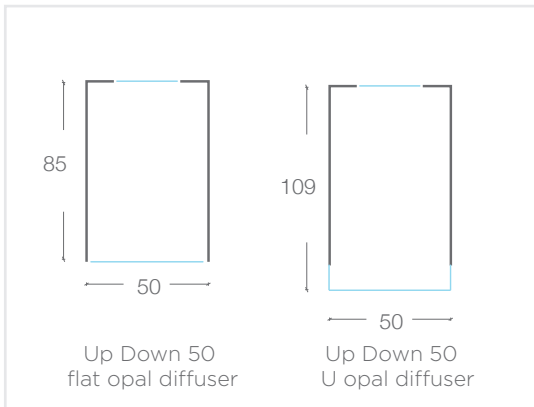

DIMENSIONS

Street Address:
39 Tinning Street, Brunswick,
Victoria, 3056, Australia

Postal Address:
PO BOX 5084
Moreland West VIC 3055

T +61 3 9222 5522
www.elslighting.com.au