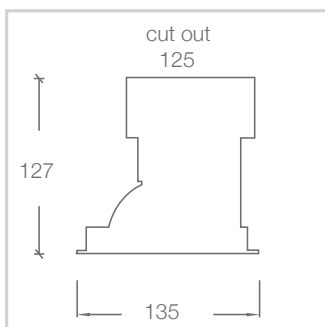

DALI Dimmable	Bluetooth Dimmable	CCT	Lumens	Watts
WW135.XB48.9530.66	WW135.XB48.9530.67	3000K	789	20
WW135.XB48.9540.66	WW135.XB48.9540.67	4000K	789	20

COLOUR FINISH

DIMENSIONS

Street Address:
39 Tinning Street, Brunswick,
Victoria, 3056, Australia