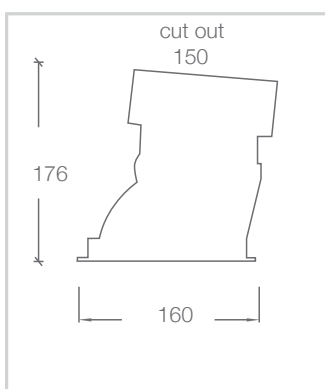

DALI Dimmable	Bluetooth Dimmable	CCT	Lumens	Watts
WW160.XB48.9530.66	WW160.XB48.9530.67	3000K	1080	38
WW160.XB48.9540.66	WW160.XB48.9540.67	4000K	1080	38

COLOUR FINISH

DIMENSIONS

Street Address:
39 Tinning Street, Brunswick,
Victoria, 3056, Australia