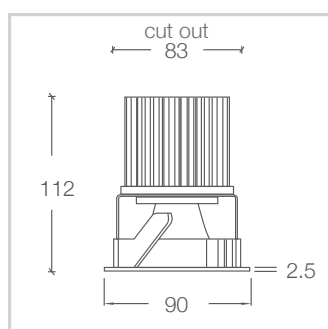

EDL 90 DOWNLIGHT

LED RECESSED DOWNLIGHT

- Standard CRI 83+
- 3000K or 4000K
- High quality, mirror finish low glare reflector
- Thin 2.5mm white polycarbonate trim
- Made in Australia
- L70B10 at 50,000 hours

EDL90

Non Dimmable	Trailing Edge Dimmable	DALI Dimmable	CCT	Lumens	Watts
EDL90.55.350.3.61	EDL90.55.350.3.63	EDL90.55.350.3.66	3000K	1131	10
EDL90.55.350.4.61	EDL90.55.350.4.63	EDL90.55.350.4.66	4000K	1131	10
EDL90.55.200.3.61	EDL90.55.200.3.63	EDL90.55.200.3.66	3000K	878	8
EDL90.55.200.4.61	EDL90.55.200.4.63	EDL90.55.200.4.66	4000K	878	8

PHOTOMETRICS

EDL90.55.350.3.61

DIMENSIONS

Street Address:
39 Tinning Street, Brunswick,
Victoria, 3056, Australia

Postal Address:
PO BOX 5084
Moreland West VIC 3055

T +61 3 9222 5522
www.elslighting.com.au