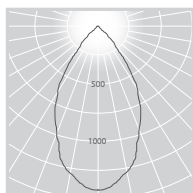

PHOTOMETRICS

EDL90.55.350.3.61