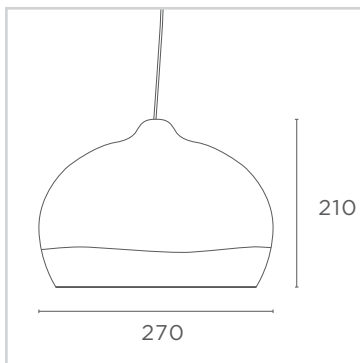

DIMENSIONS

Street Address:
39 Tinning Street, Brunswick,
Victoria, 3056, Australia

Postal Address:
PO BOX 5084
Moreland West VIC 3055

T +61 3 9222 5522
www.elslighting.com.au