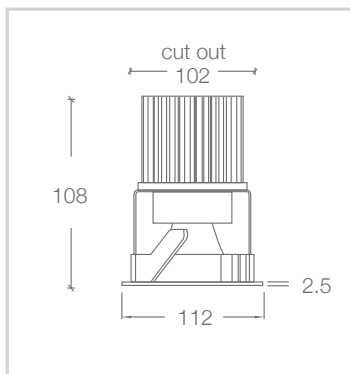

## PHOTOMETRICS

ADL110.XTM7M.8030.61

ADL110.XTM5W.8030.61

## DIMENSIONS – XTM

**Street Address:**  
39 Tinning Street, Brunswick,  
Victoria, 3056, Australia

**Postal Address:**  
PO BOX 5084  
Moreland West VIC 3055

T +61 3 9222 5522  
[www.elslighting.com.au](http://www.elslighting.com.au)