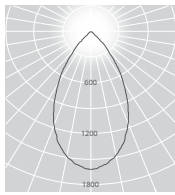

ADL110.XTM7M.8030.61

ADL110.XTM5W.8030.61