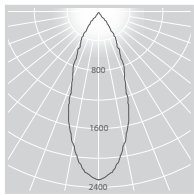

PHOTOMETRICS

ADL110.XTM7M.8030.61