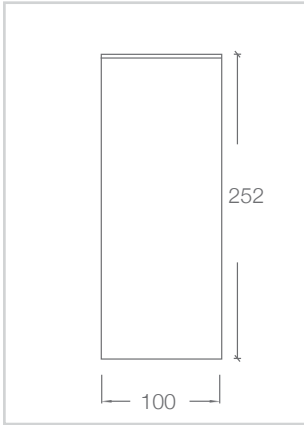

COLOUR FINISH

white – WH

silver – SIL

black – BLK

custom powdercoat colour

PHOTOMETRICS

ADL110.XTM5W.8030.61

ADL110.XTM7W.8030.61

DIMENSIONS – XTM

NON DIMMABLE

DIMMABLE

Street Address:
39 Tinning Street, Brunswick,
Victoria, 3056, Australia

Postal Address:
PO BOX 5084
Moreland West VIC 3055

T +61 3 9222 5522
www.elslighting.com.au