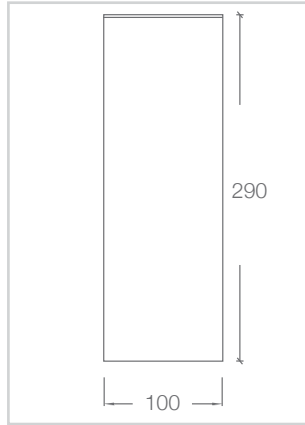

COLOUR FINISH

white – WH

silver – SIL

black – BLK

custom powdercoat colour

PHOTOMETRICS

ADL110.XTM5W.8030.61

ADL110.XTM7W.8030.61

DIMENSIONS – XTM

NON DIMMABLE

DIMMABLE

Street Address:
39 Tinning Street, Brunswick,
Victoria, 3056, Australia

Postal Address:
PO BOX 5084
Moreland West VIC 3055

T +61 3 9222 5522
www.elslighting.com.au