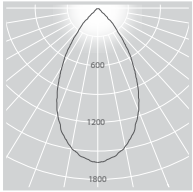

COLOUR FINISH

white – WH

silver – SIL

black – BLK

custom powdercoat colour

PHOTOMETRICS

ADL110.XTM5W.8030.61

ADL110.XTM7W.8030.61