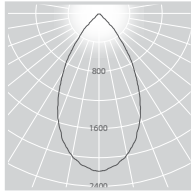

COLOUR FINISH

white – WH

silver – SIL

black – BLK

custom powdercoat colour

PHOTOMETRICS

ADL110.XTM5W.8030.61

ADL110.XTM7W.8030.61