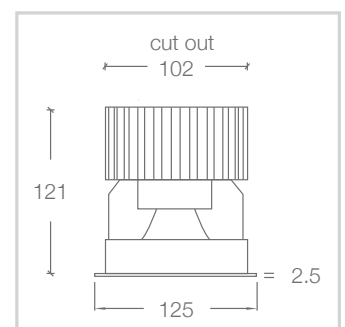

COLOUR FINISH

OPTIONAL ACCESSORIES

Frosted glass inlay IP44** -
Order code - SDL125-G4

Clear glass inlay IP44** -
Order code - SDL125-G5

Vandal resistant lens -
Order code - SDL125-VR

**IP Rating is from below the ceiling only

DIMENSIONS – XTM

Street Address:
39 Tinning Street, Brunswick,
Victoria, 3056, Australia

Postal Address:
PO BOX 5084
Moreland West VIC 3055

T +61 3 9222 5522
www.elslighting.com.au