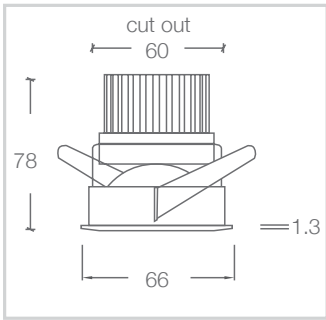

COLOUR FINISH

PHOTOMETRICS

DIMENSIONS – 24° & NIGHTLIGHT

DIMENSIONS – 35° & 55°

Street Address:
39 Tinning Street, Brunswick,
Victoria, 3056, Australia

Postal Address:
PO BOX 5084
Moreland West VIC 3055

T +61 3 9222 5522
www.elslighting.com.au