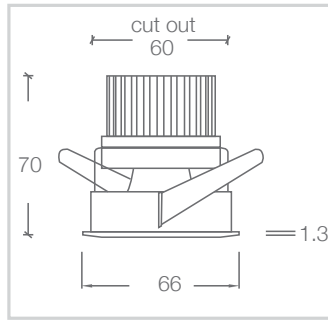

COLOUR FINISH

PHOTOMETRICS

DIMENSIONS – 24° & NIGHTLIGHT

DIMENSIONS – 35° & 55°

Street Address:
39 Tinning Street, Brunswick,
Victoria, 3056, Australia

Postal Address:
PO BOX 5084
Moreland West VIC 3055

T +61 3 9222 5522
www.elslighting.com.au