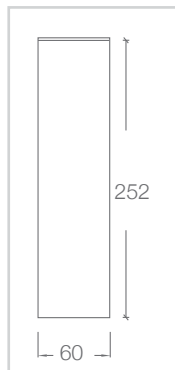

DALI DIM

Street Address:
39 Tinning Street, Brunswick,
Victoria, 3056, Australia

Postal Address:
PO BOX 5084
Moreland West VIC 3055

T +61 3 9222 5522
www.elslighting.com.au