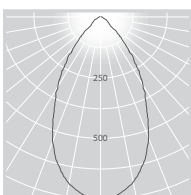

COLOUR FINISH

white - WH

silver - SIL

black - BLK

custom powdercoat colour

PHOTOMETRICS

ADL66.XTM3W.8030.61S

DIMENSIONS – XTM