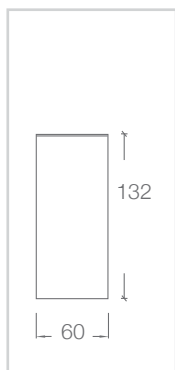

COLOUR FINISH

white - WH

silver - SIL

black - BLK

custom powdercoat colour

PHOTOMETRICS

ADL66.XTM3W.8030.61S

DIMENSIONS – XTM