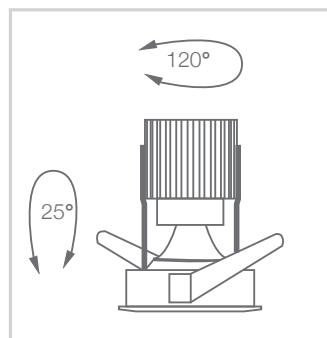

COLOUR FINISH

PHOTOMETRICS

ADLJ110.XTM5.8030.61

DIMENSIONS

Street Address:
39 Tinning Street, Brunswick,
Victoria, 3056, Australia

Postal Address:
PO BOX 5084
Moreland West VIC 3055

T +61 3 9222 5522
www.elslighting.com.au