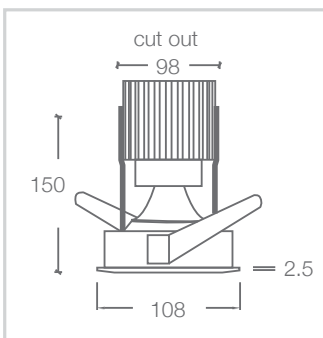

COLOUR FINISH

PHOTOMETRICS

ADLJ110.XTM5.8030.61

DIMENSIONS

Street Address:
39 Tinning Street, Brunswick,
Victoria, 3056, Australia

Postal Address:
PO BOX 5084
Moreland West VIC 3055

T +61 3 9222 5522
www.elslighting.com.au