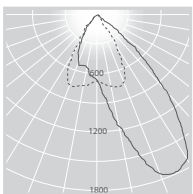

COLOUR FINISH

PHOTOMETRICS

ADLJ110.XTM5.8030.61