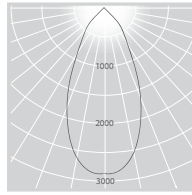

DS135.XTM7.W.8030.61