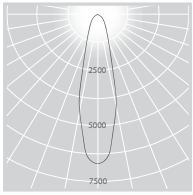

COLOUR FINISH

white - WH

PHOTOMETRICS

DS135.XTM7.N.8030.61