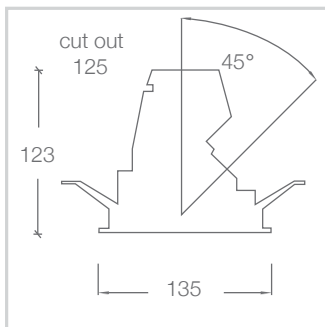

COLOUR FINISH

 white - WH

PHOTOMETRICS

DS135.XTM7.N.8030.61

DS135.XTM7.W.8030.61

DIMENSIONS

Street Address:
39 Tinning Street, Brunswick,
Victoria, 3056, Australia

Postal Address:
PO BOX 5084
Moreland West VIC 3055