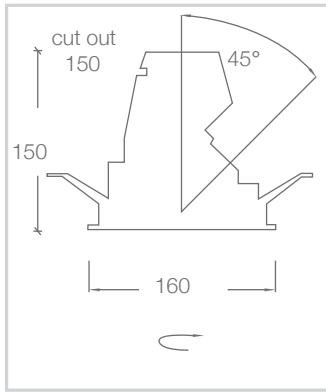

DIMENSIONS

Street Address:
39 Tinning Street, Brunswick,
Victoria, 3056, Australia

Postal Address:
PO BOX 5084
Moreland West VIC 3055

T +61 3 9222 5522
www.elslighting.com.au