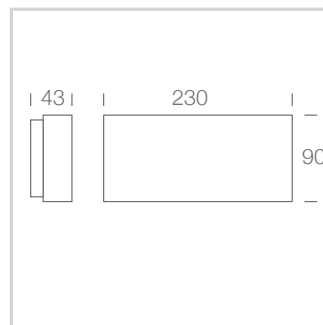

COLOUR FINISH

 white - WH

DIMENSIONS

DY110

DY170

DY230

Street Address:
39 Tinning Street, Brunswick,
Victoria, 3056, Australia

Postal Address:
PO BOX 5084
Moreland West VIC 3055