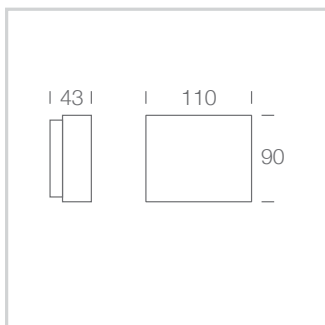

COLOUR FINISH

 white - WH

DIMENSIONS

DY110

DY170

DY230

Street Address:
39 Tinning Street, Brunswick,
Victoria, 3056, Australia

Postal Address:
PO BOX 5084
Moreland West VIC 3055