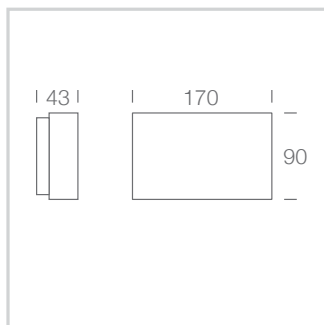

COLOUR FINISH

 white - WH

DIMENSIONS

DY110

DY170

DY230

Street Address:
39 Tinning Street, Brunswick,
Victoria, 3056, Australia

Postal Address:
PO BOX 5084
Moreland West VIC 3055