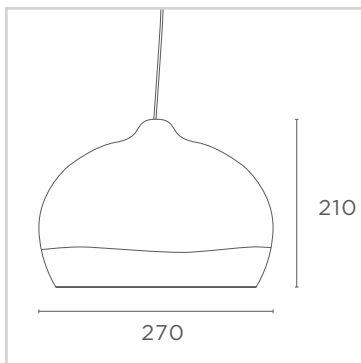

DIMENSIONS

Street Address:
39 Tinning Street, Brunswick,
Victoria, 3056, Australia

Postal Address:
PO BOX 5084
Moreland West VIC 3055

T +61 3 9222 5522
www.elslighting.com.au