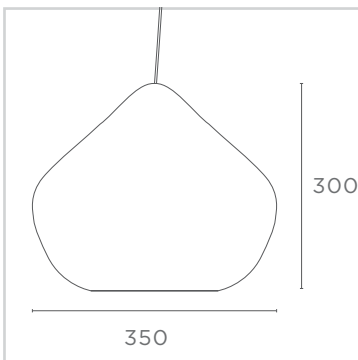

DIMENSIONS

Street Address:
39 Tinning Street, Brunswick,
Victoria, 3056, Australia

Postal Address:
PO BOX 5084
Moreland West VIC 3055

T +61 3 9222 5522
www.elslighting.com.au