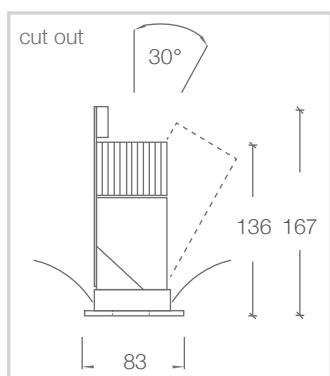

WSP83 DOWNLIGHT

ADJUSTABLE WHITE REFLECTOR DOWNLIGHT

- Xicato XTM technology
- Artist high CRI 98 version
- 3000K, 4000K or 2700K upon request
- 35° beam
- White reflector, white trim
- Excellent colour consistency from luminaire to luminaire
- 5 year colour consistency warranty - no colour shift
- 30° tilt, 355° rotation
- L70B0 at 55,000 hours

COLOUR FINISH

DIMENSIONS

Street Address:
39 Tinning Street, Brunswick,
Victoria, 3056, Australia

Postal Address:
PO BOX 5084
Moreland West VIC 3055

T +61 3 9222 5522
www.elslighting.com.au