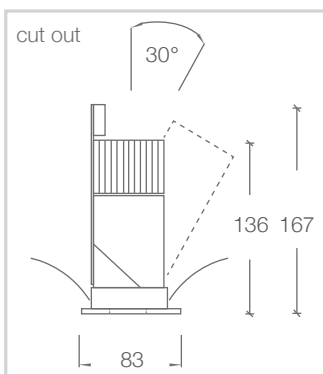

WSP83 DOWNLIGHT

ADJUSTABLE PINHOLE REFLECTOR DOWNLIGHT

- Xicato XIM G4 technology
- Artist high CRI 98 version
- 3000K, 4000K or 2700K upon request
- White reflector, white trim
- Excellent colour consistency from luminaire to luminaire
- 5 year colour consistency warranty - no colour shift
- 30° tilt, 355° rotation
- L70B0 at 55,000 hours
- Supplied with 48v remote power supply

XTM 240V – 95+ CRI

DALI Dimmable	CCT.	Lumens	Watts
WSP83.XIM.9530.66	3000K	485	19.5
WSP83..XIM.9540.66	4000K	485	19.5

COLOUR FINISH

DIMENSIONS

Street Address:
39 Tinning Street, Brunswick,
Victoria, 3056, Australia